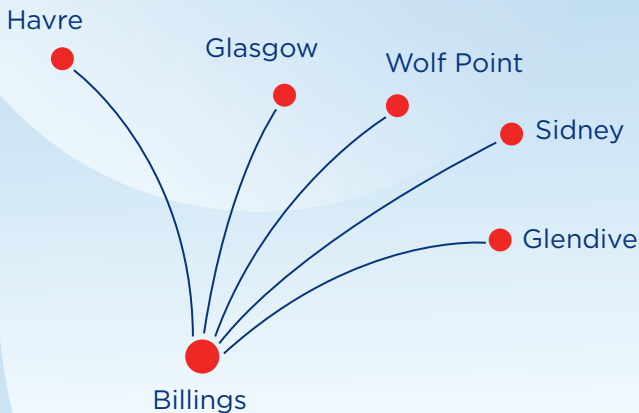

Easier there. Easier back.

Our service between Billings and northeast Montana opens up a world of possibilities.

Enjoy convenient same-day travel for business, medical appointments, shopping and more. Catch a show, concert or an event in Billings with new and better options for ground transportation. Start your vacations sooner by hopping on a fast flight for easy connections through Billings Logan International Airport. Parking is free, too.

Why drive when you can fly with us and enjoy the ride?

\$49*
from each way

Billings - Glasgow, Glendive, Havre and Wolf Point
2x a day
Billings - Sidney
5x a day

capeair.com 800-CAPE-AIR

*Including all taxes and fees. Fares are subject to availability and other conditions. Fares may change without notice, and are not guaranteed until ticketed.