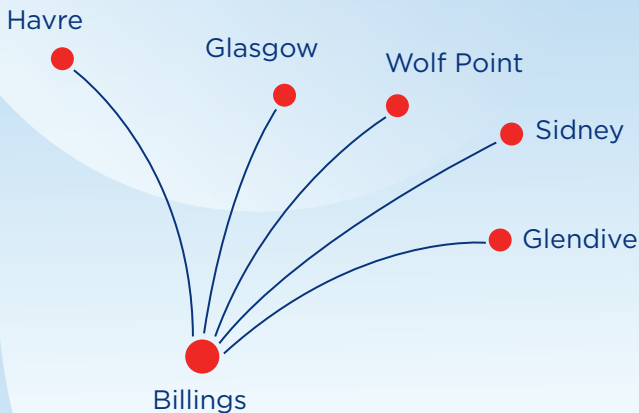

# Easier there. Easier back.

Our service between Billings and northeast Montana opens up a world of possibilities.

Enjoy convenient same-day travel for business, medical appointments, shopping and more. Catch a show, concert or an event in Billings with new and better options for ground transportation. Start your vacations sooner by hopping on a fast flight for easy connections through Billings Logan International Airport. Parking is free, too.

Why drive when you can fly with us and enjoy the ride?

**\$49\***  
from each way

<b>Billings - Glasgow, Glendive, Havre and Wolf Point</b>
2x a day
<b>Billings - Sidney</b>
5x a day

[capeair.com](http://capeair.com) 800-CAPE-AIR